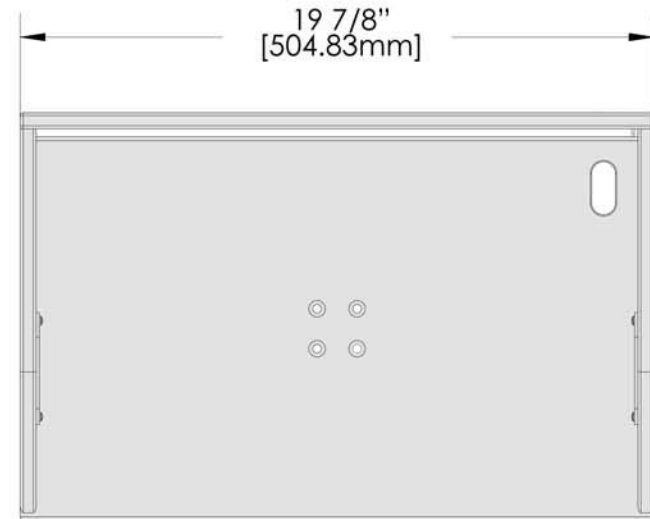

MAGMA PRODUCTS, INC.

3940 Pixie Ave. • Lakewood, CA 90712 • Tel: (562) 627-0500
MagmaProducts.com • Mail@MagmaProducts.com

T10-302B
Bait & Filet Mate™
Serving / Cutting Tables
19-7/8" x 12-3/4" (50.5 cm x 32.4 cm)
Table Weight 5.45 lbs. (2.47 kg)

FRONT

SIDE

TOP

BOTTOM

1 1/4"
[31.75mm]